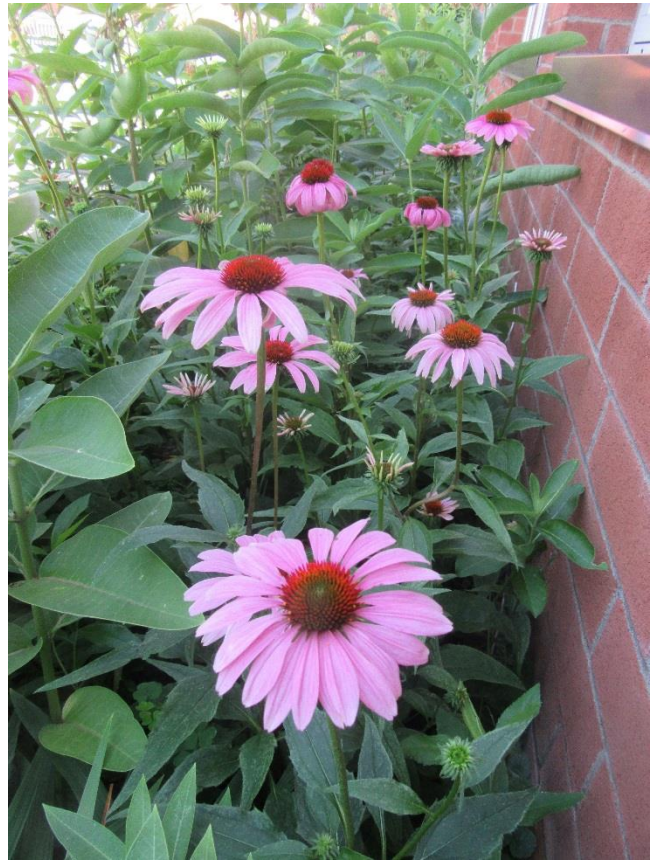

This Week in the Whittier Pollinator Garden

July, 2018

The time of summer splendor. The bumblebees number in the hundreds. The blooms of Purple Coneflower, Milkweed and Bee Balm are at the peak of their beauty.

A bumblebee feasting on the flower of Common Milkweed, [*Asclepias Syriaca*](#).

Bee Balm; [*Monarda Fistulosa*](#)

Purple Coneflower; [*Echinacea Purpurea*](#)

Common Milkweed, [*Asclepias syriaca*](#), pods forming